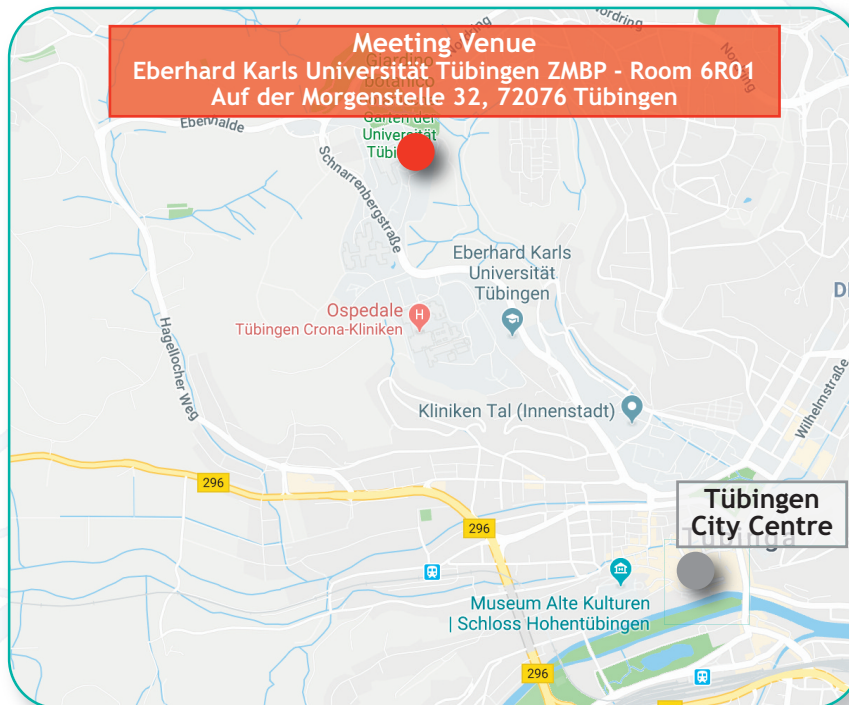

MAP

MEETING VENUE

Eberhard Karls Universität Tübingen ZMBP - Room 6R01
Auf der Morgenstelle 32, 72076 Tübingen, Germany
<https://uni-tuebingen.de>

Organization and
Graphic project by: