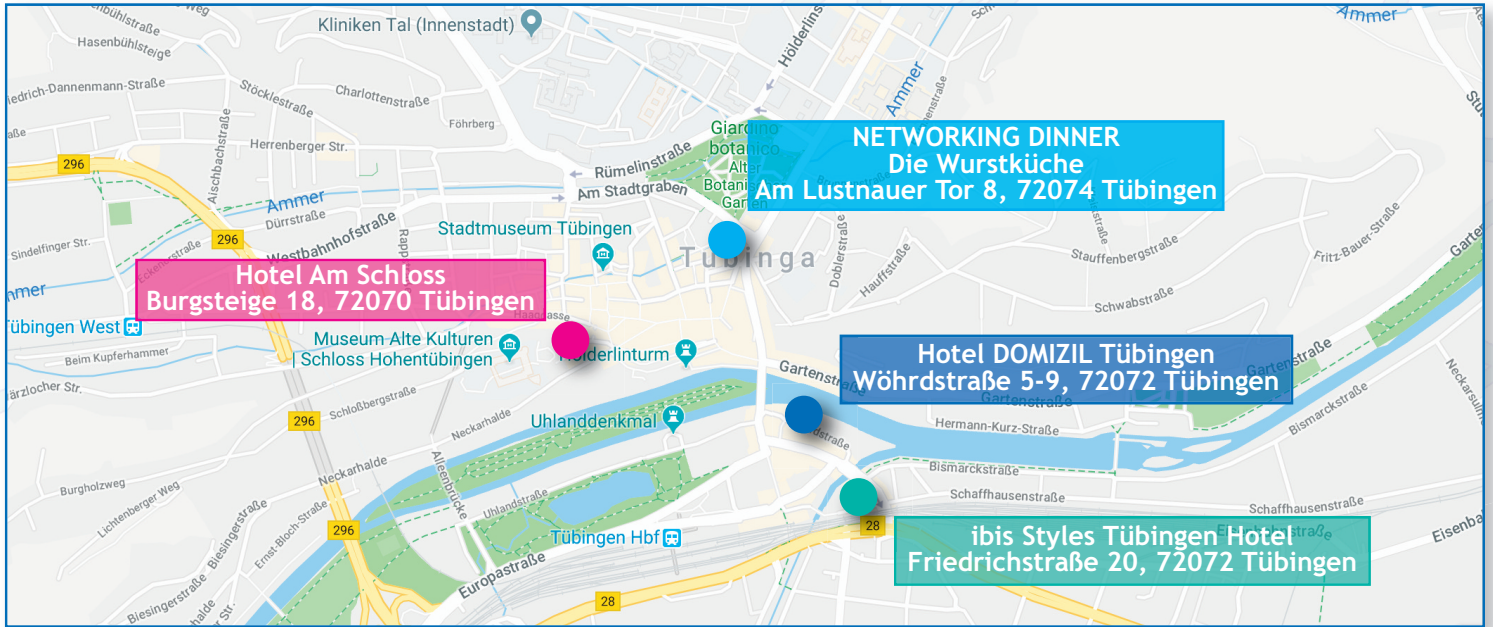

MAP

MEETING VENUE

Eberhard Karls Universität Tübingen ZMBP - Room 6R01
Auf der Morgenstelle 32, 72076 Tübingen, Germany
<https://uni-tuebingen.de>

Organization and
Graphic project by: